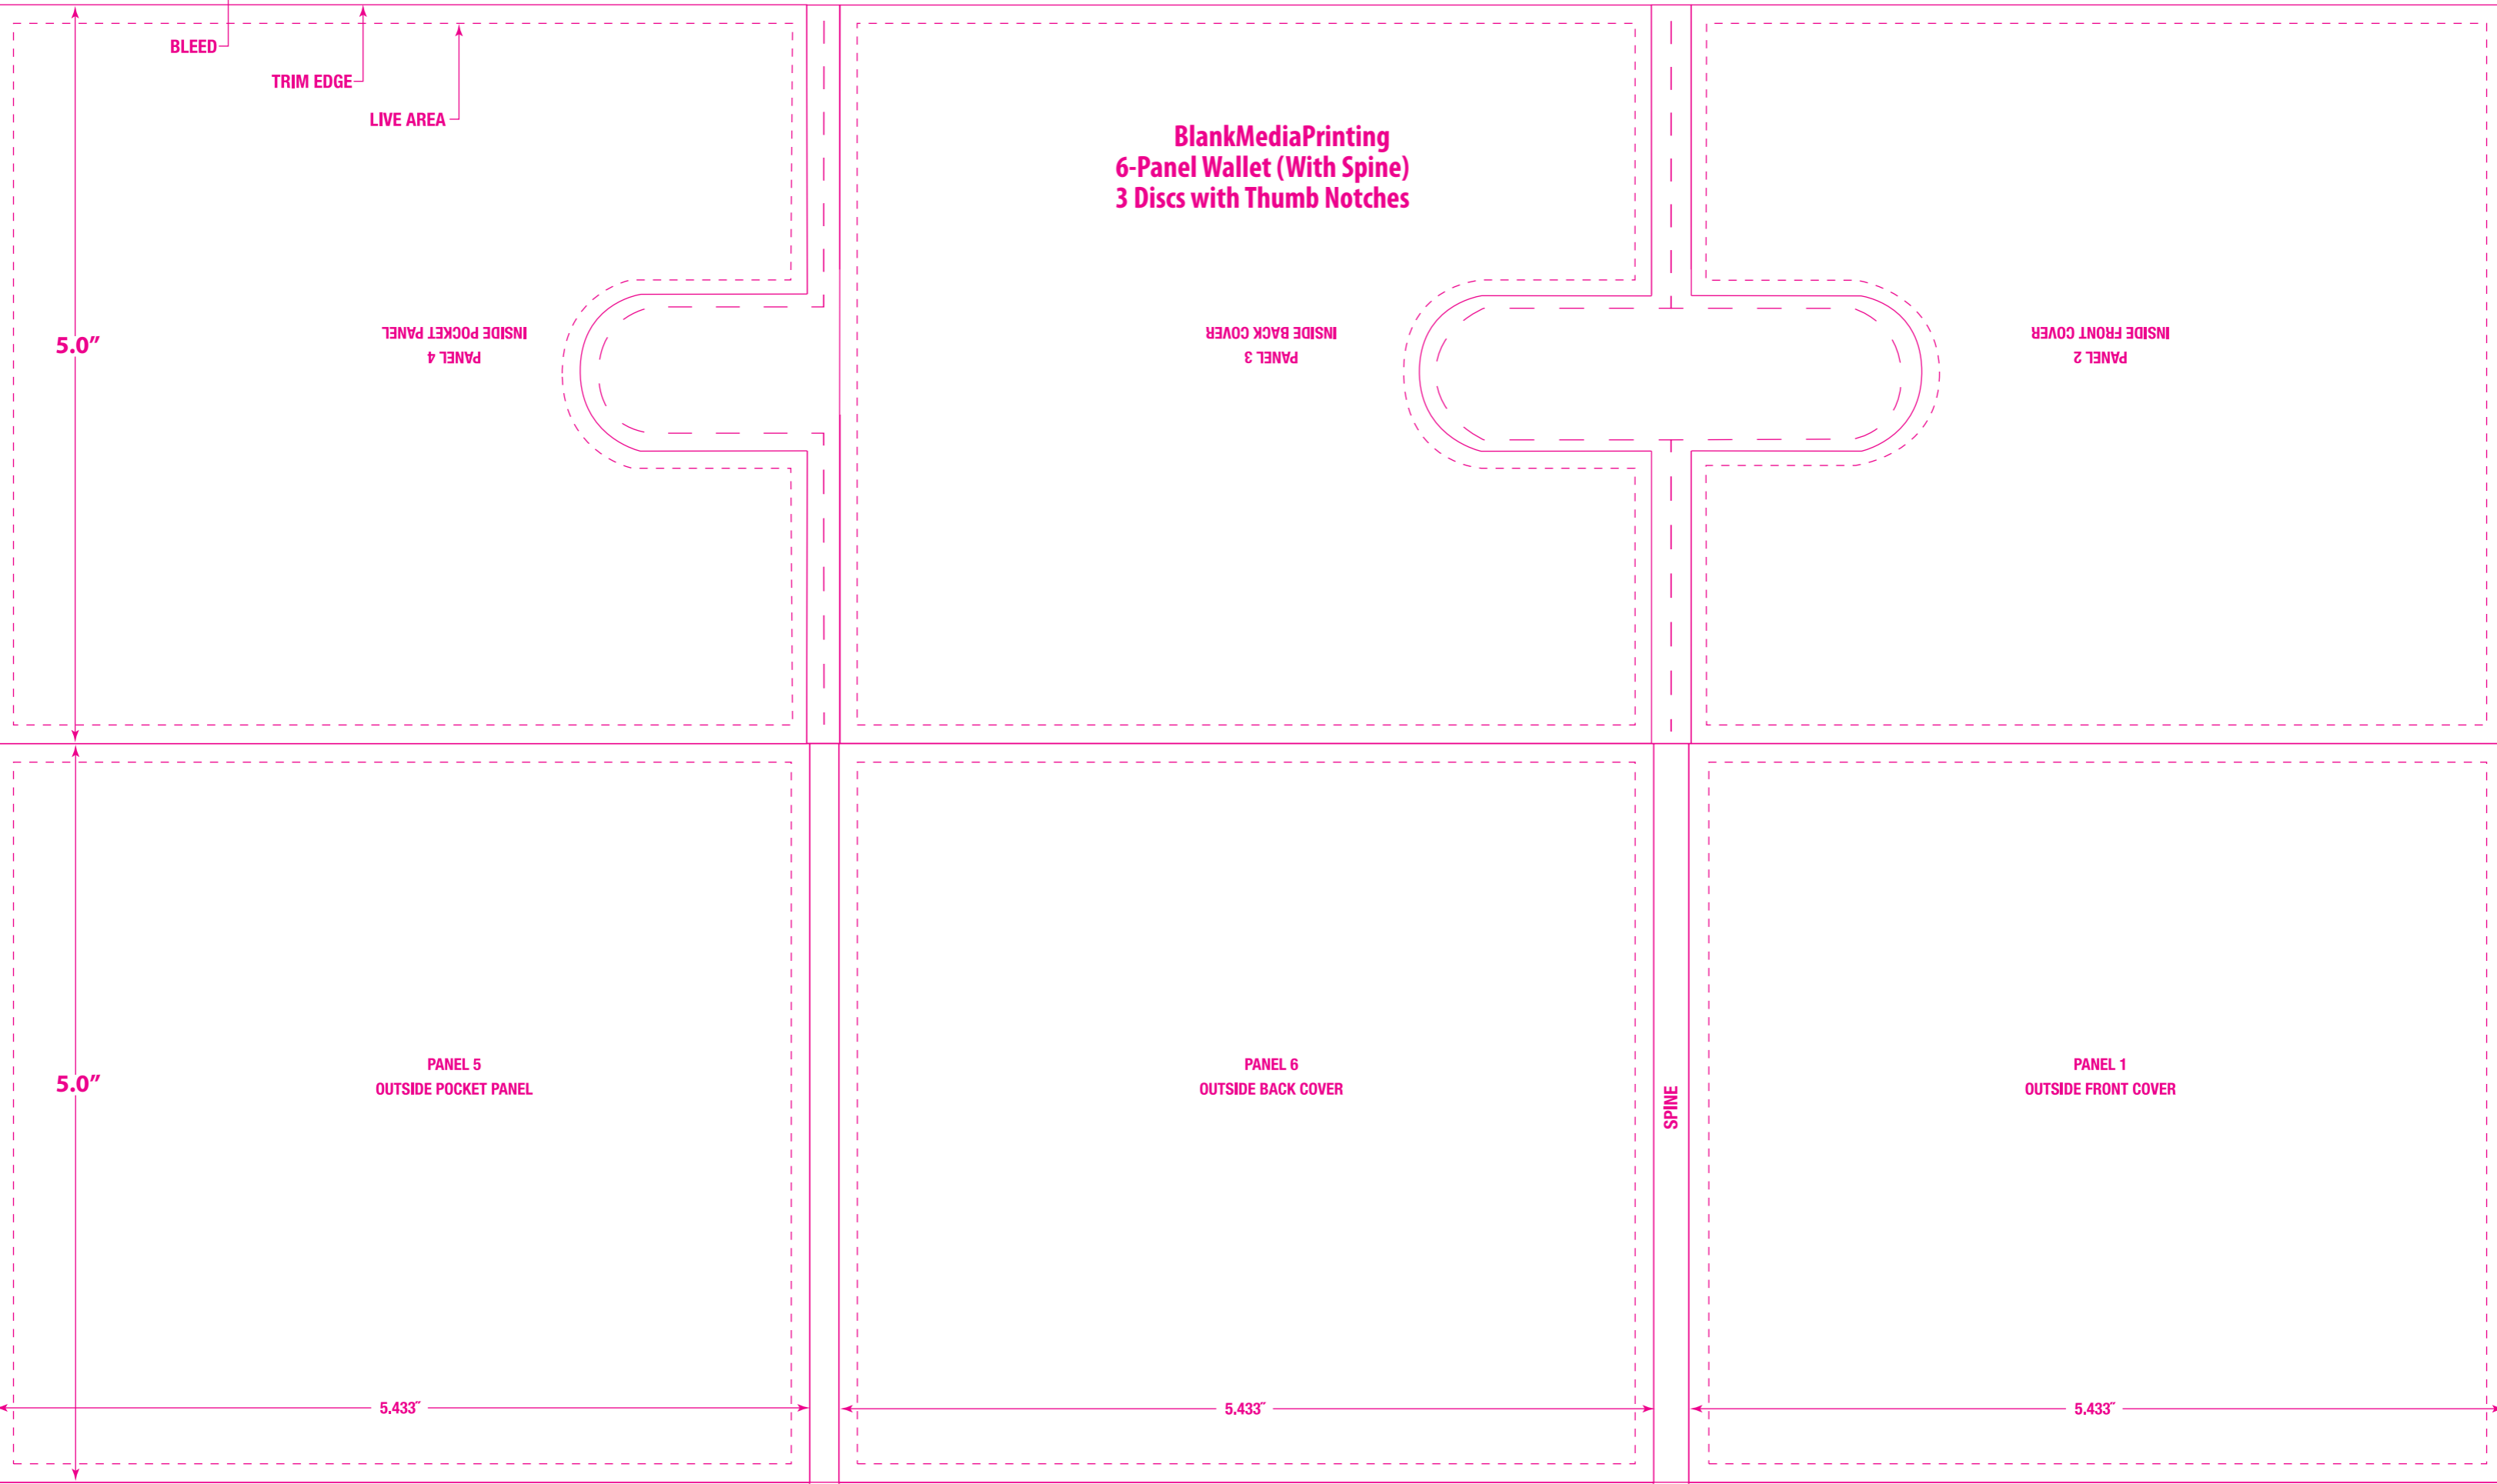

**BlankMediaPrinting**  
**6-Panel Wallet (With Spine)**  
**3 Discs with Thumb Notches**

PANEL 2  
INSIDE FRONT COVER

PANEL 3  
INSIDE BACK COVER

PANEL 4  
INSIDE POCKET PANEL

PANEL 1  
OUTSIDE FRONT COVER

PANEL 6  
OUTSIDE BACK COVER

PANEL 5  
OUTSIDE POCKET PANEL

SPINE

BLEED

TRIM EDGE

LIVE AREA

5.0"

5.0"

5.433"

5.433"

5.433"